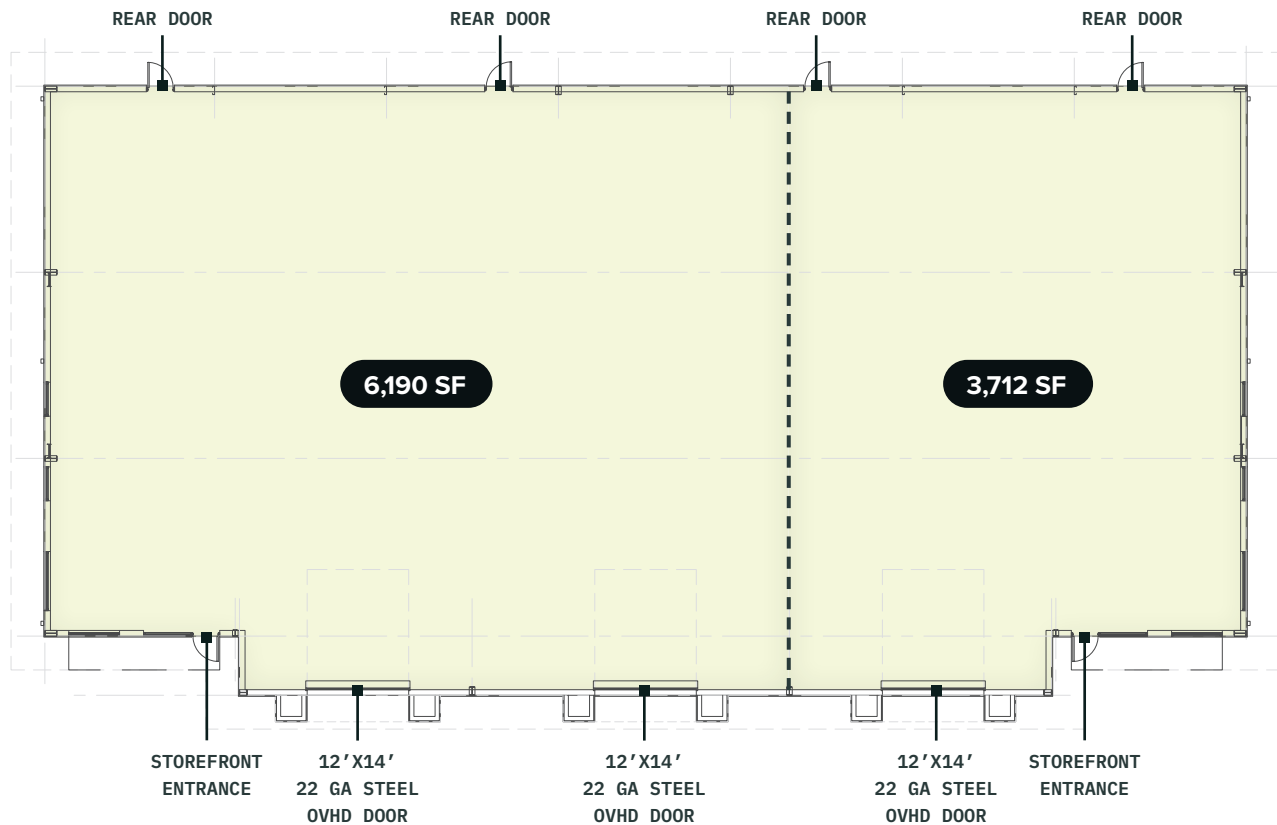

# FLOOR PLAN BUILDING 02

Flex/Office/Retail  
±9,902 SF

Note: all dimensions and square footages are approximate and subject to change

Available  Leased