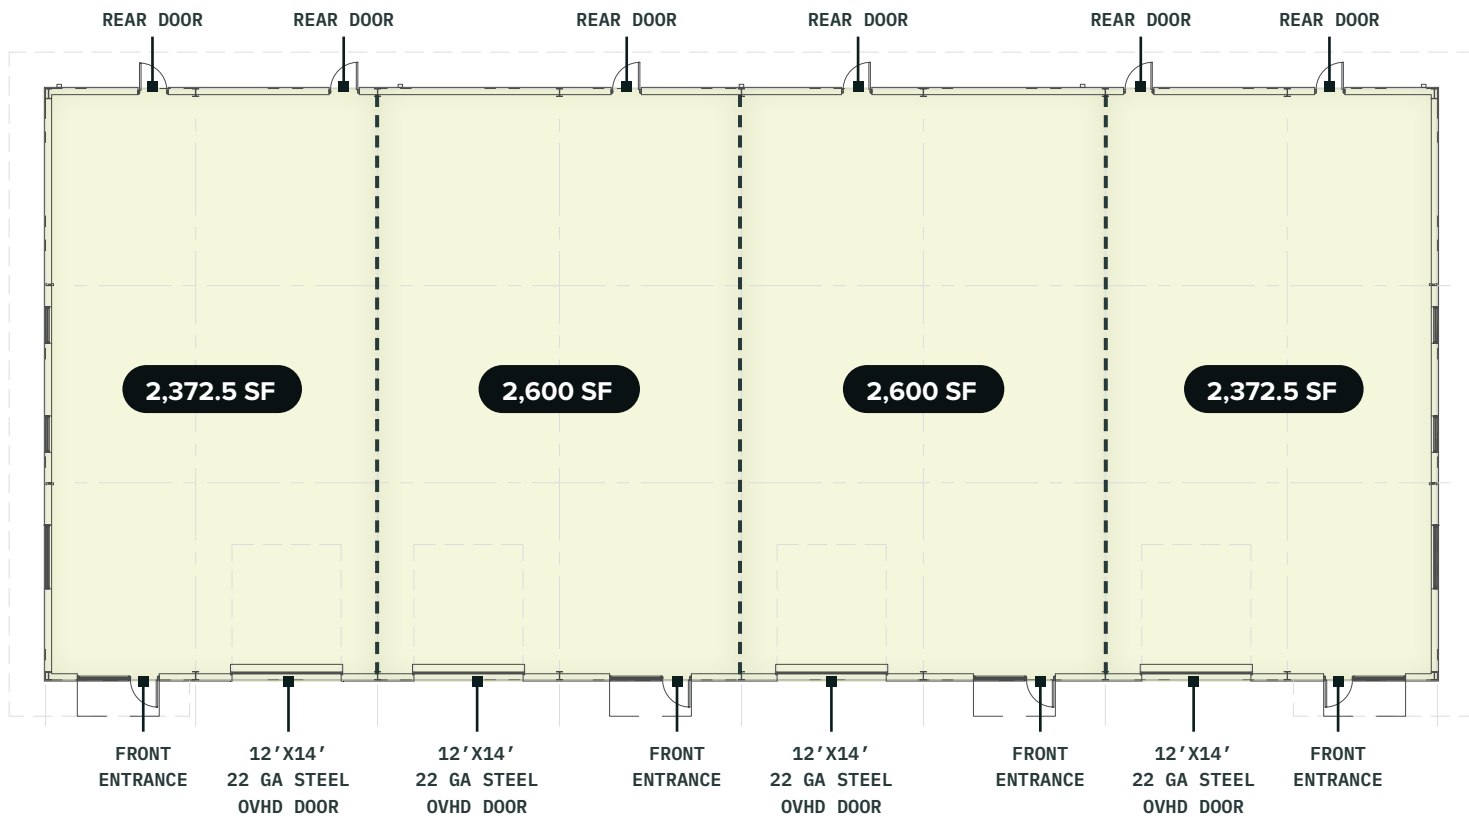

FLOOR PLAN BUILDING 03

Multi Tenant Industrial
±9,945 SF

Note: all dimensions and square footages are approximate and subject to change

Available Leased