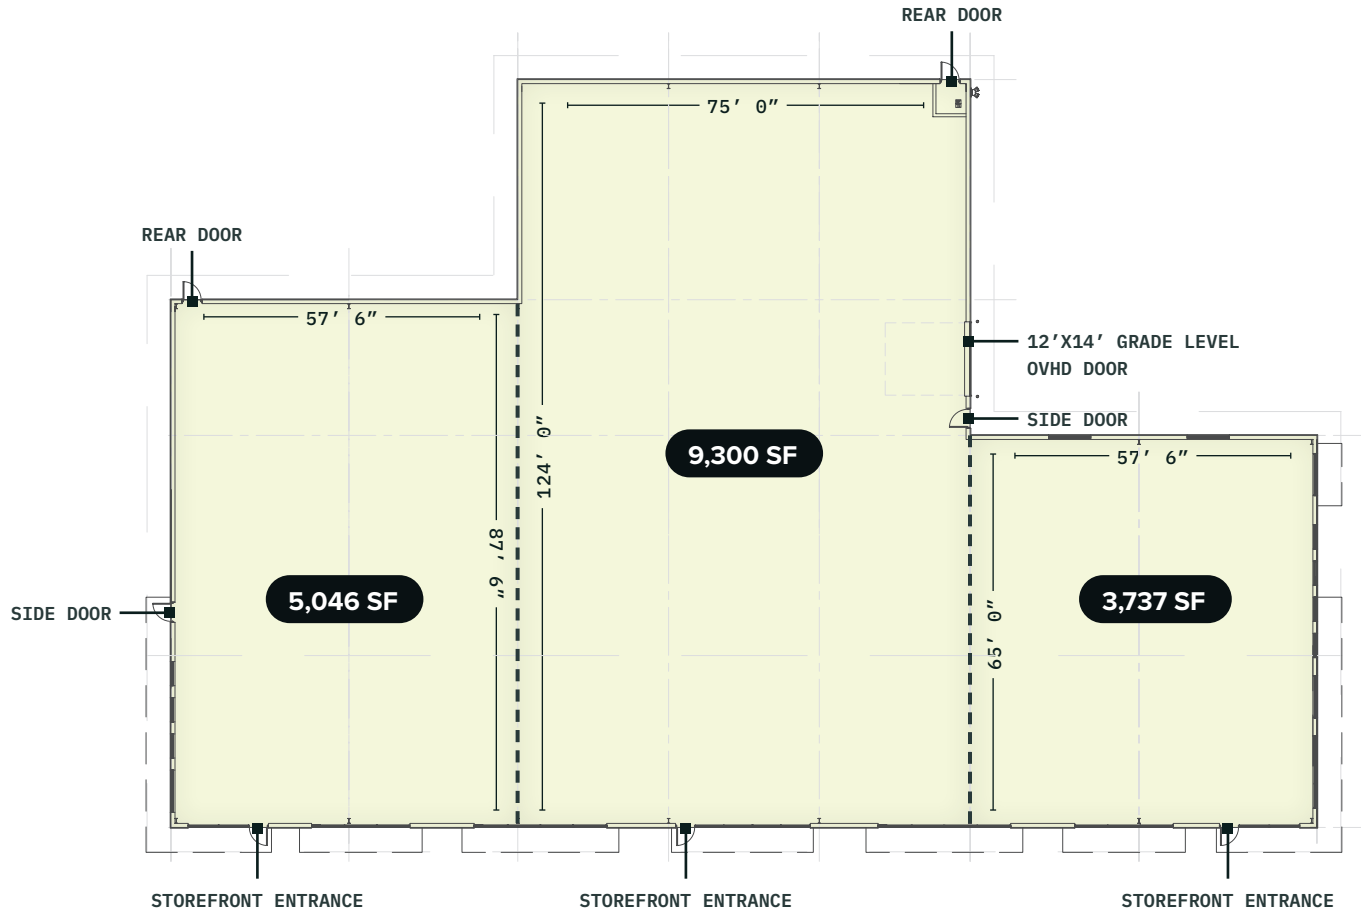

FLOOR PLAN BUILDING 01

Flex/Office/Retail
±18,000 SF

Note: all dimensions and square footages are approximate and subject to change

Available Leased