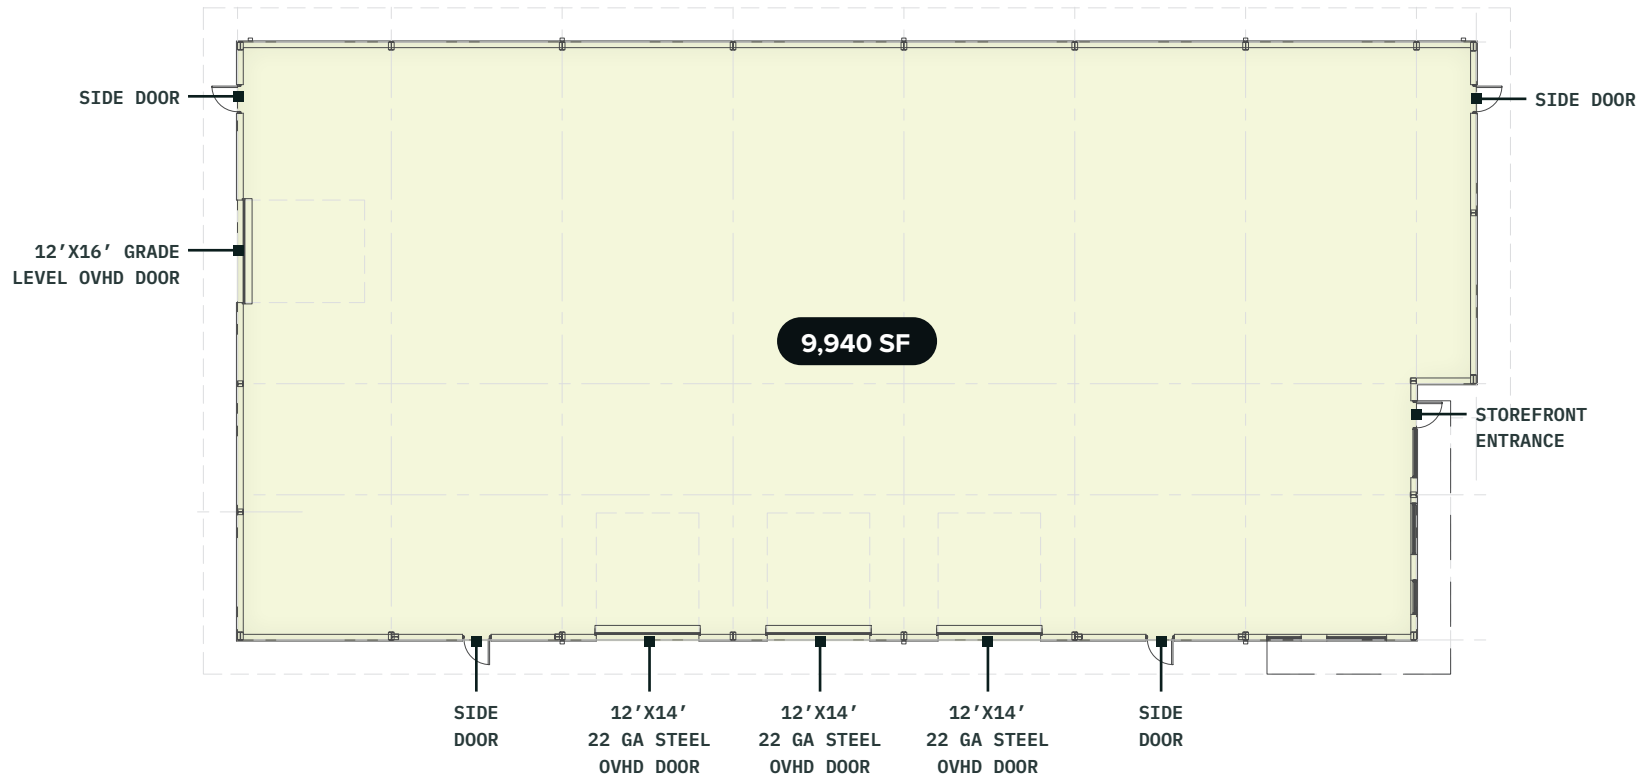

FLOOR PLAN BUILDING 04 & 05

Industrial w/ Yard Space
±9,940 SF

Note: all dimensions and square footages are approximate and subject to change

Available Leased