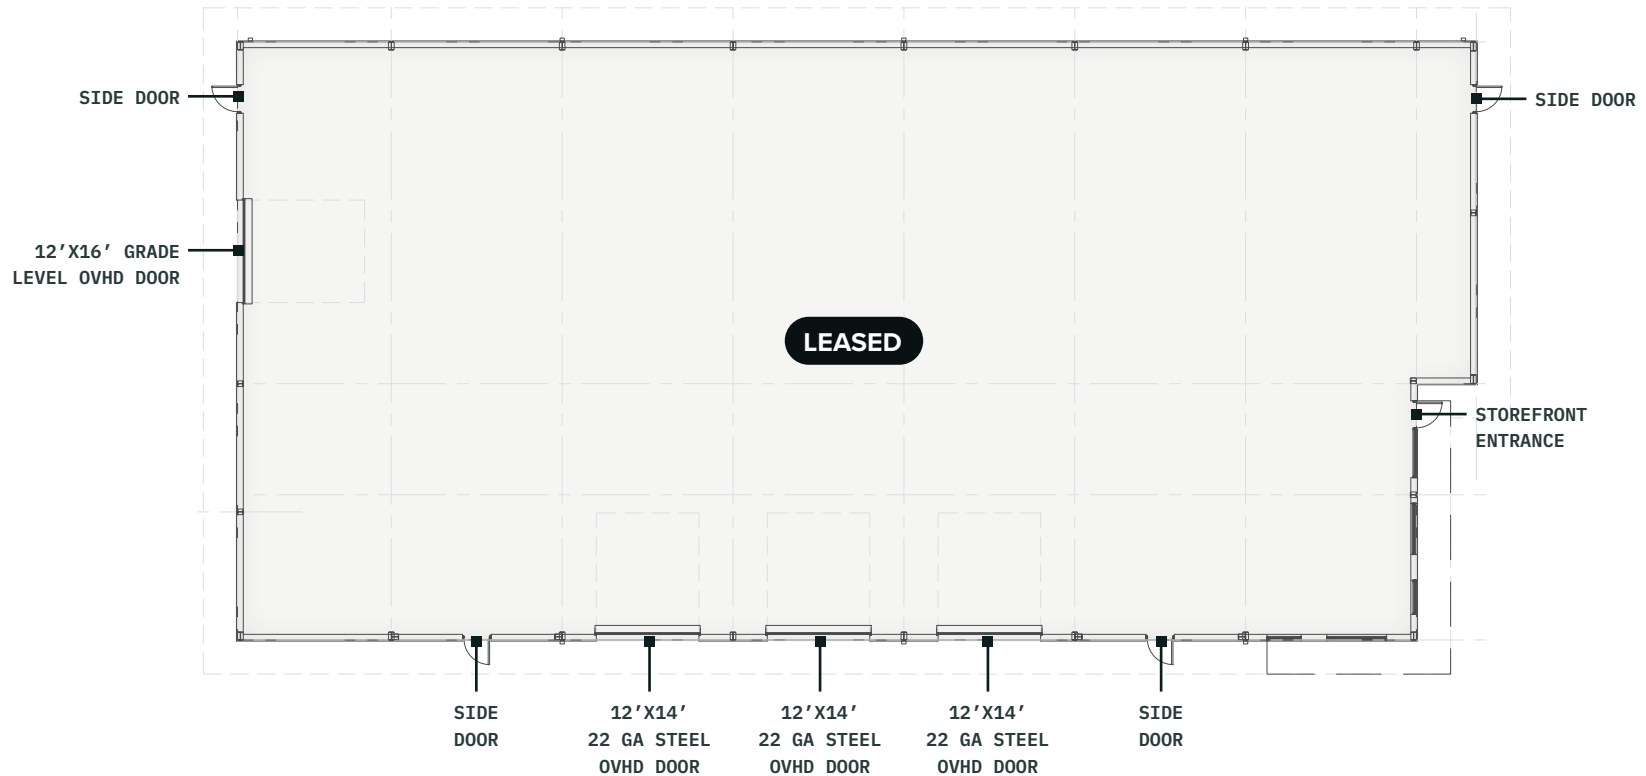

# FLOOR PLAN BUILDING 04

Industrial w/ Yard Space  
±9,940 SF

Note: all dimensions and square footages are approximate and subject to change

Available  Leased