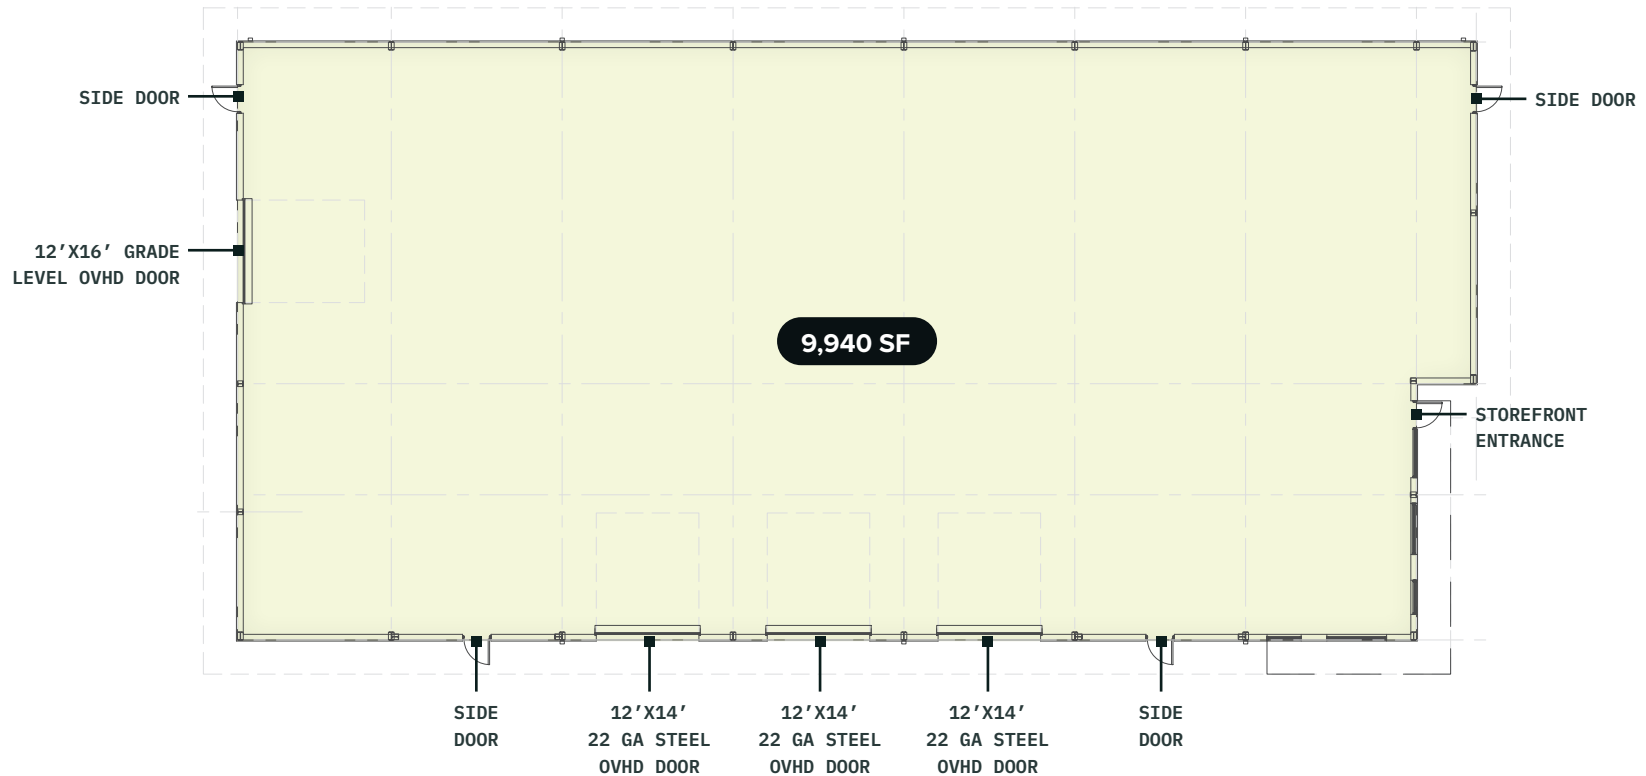

# FLOOR PLAN BUILDING 05

Industrial w/ Yard Space  
±9,940 SF

Note: all dimensions and square footages are approximate and subject to change

Available  Leased